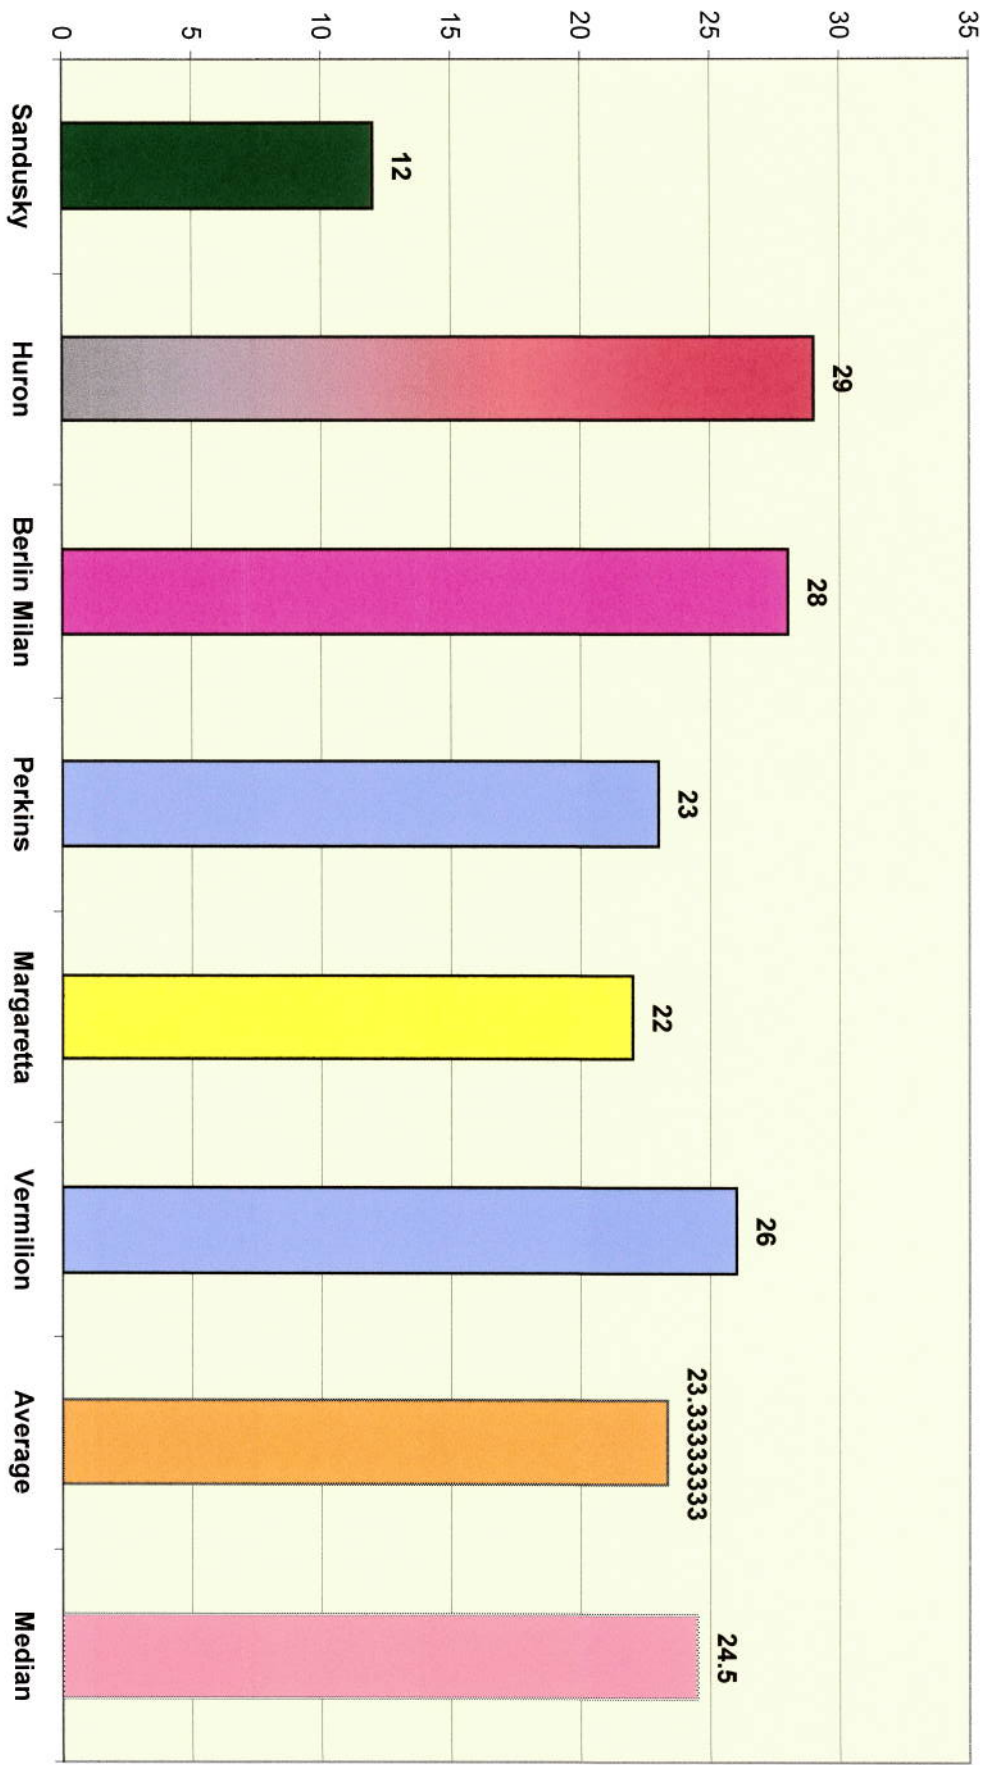

Scores on State of Ohio Garde Card Standards (out of 30) 2008-09 School Year

Cost Per Pupil