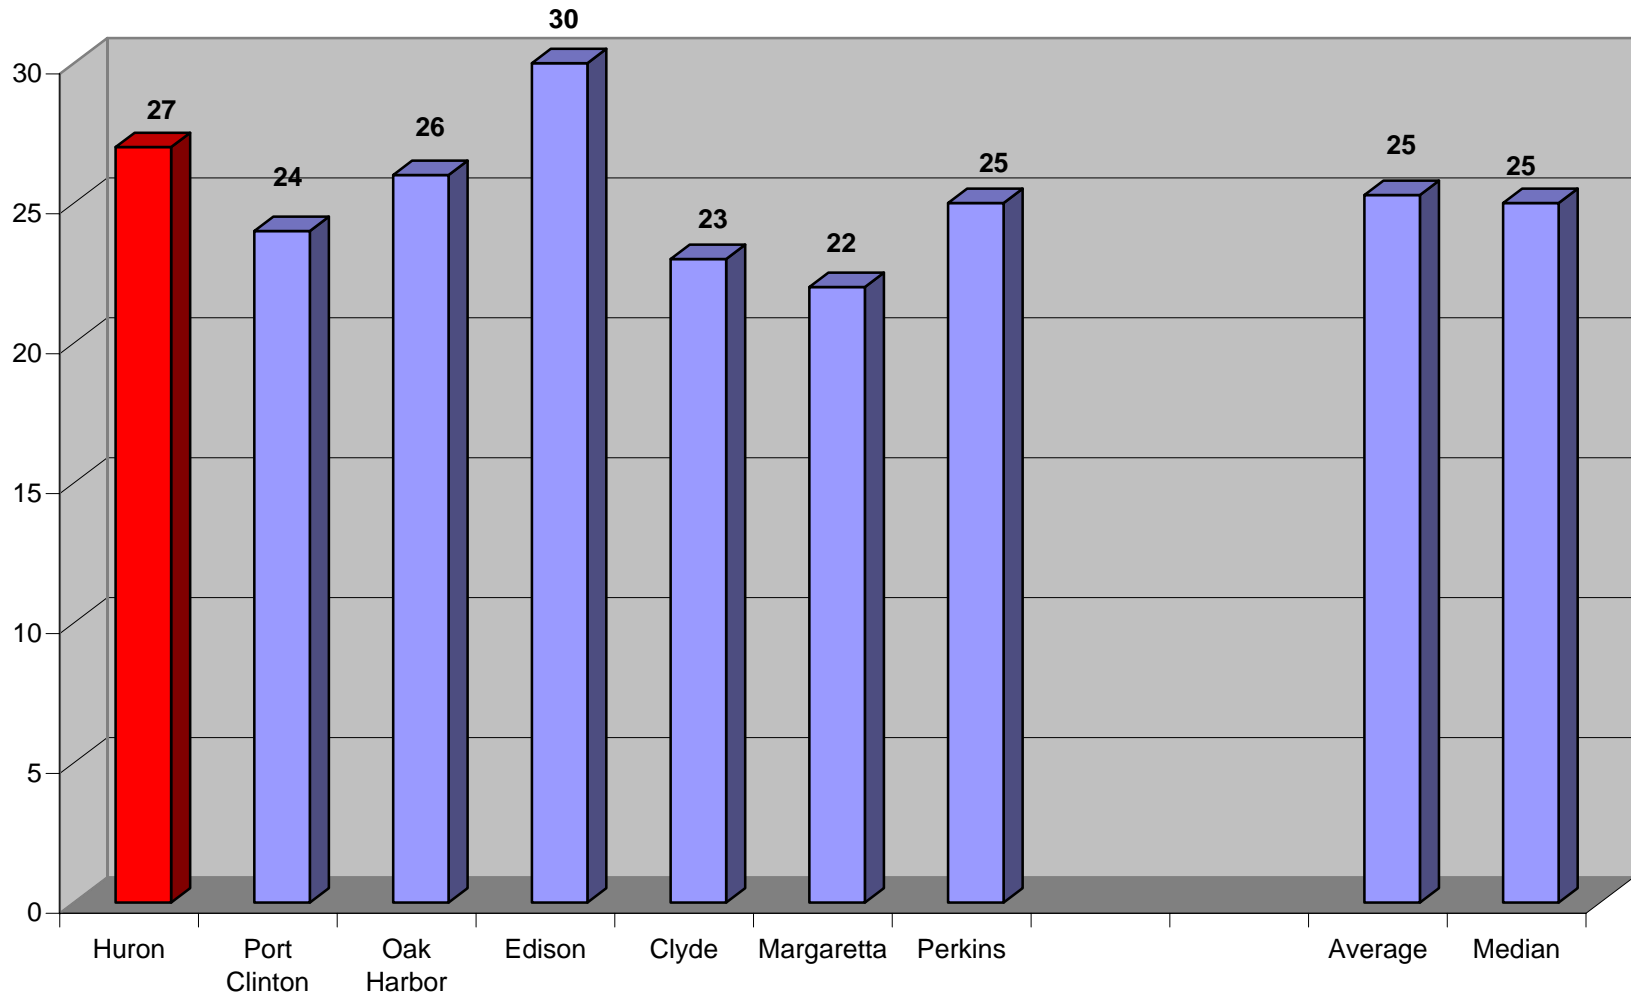

# SBC Grade Card Scores (30 Possible)

2006-07 School Year

# SBC Cost Per Pupil

Huron	27
Port Clinton	24
Oak Harbor	26
Edison	30
Clyde	23
Margaretta	22
Perkins	25

Average	25
Median	25

Huron	9605
Port Clinton	11284
Oak Harbor	10194
Edison	8505
Clyde	8126
Margaretta	9506
Perkins	9214