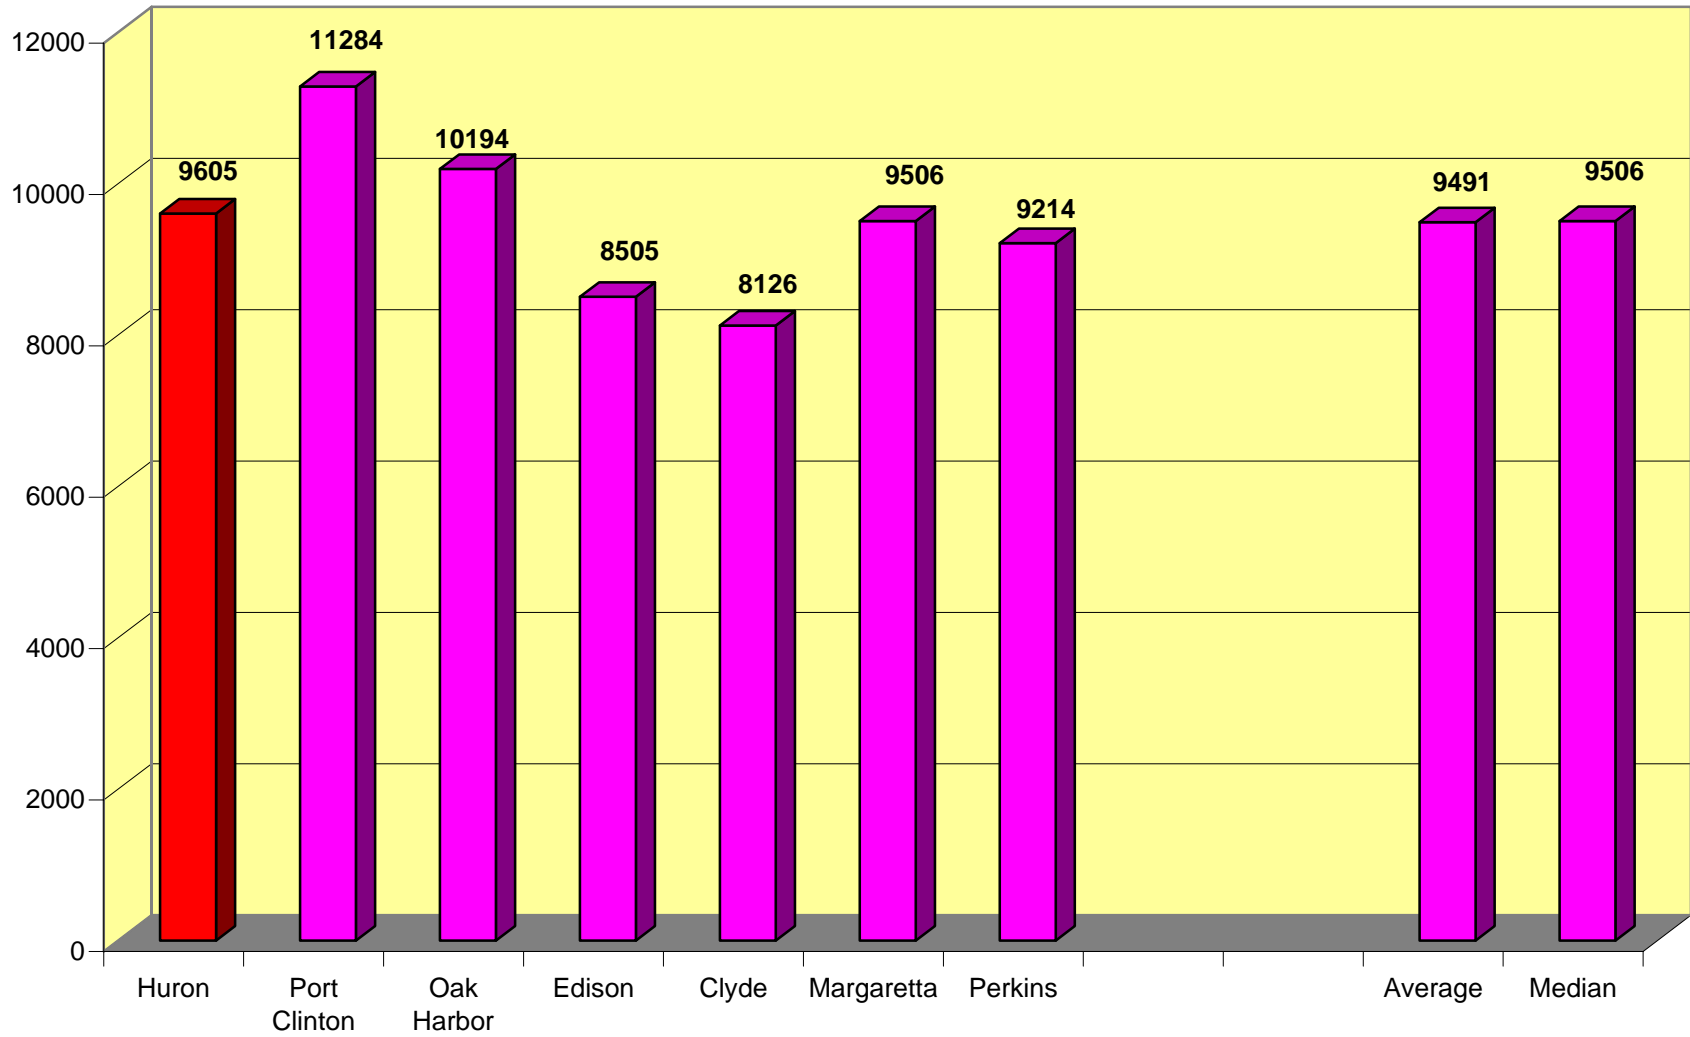

# SBC Grade Card Scores (30 Possible)

2006-07 School Year

# SBC Cost Per Pupil

Huron	27
Port Clinton	24
Oak Harbor	26
Edison	30
Clyde	23
Margaretta	22
Perkins	25

Average	25
Median	25

Huron	9605
Port Clinton	11284
Oak Harbor	10194
Edison	8505
Clyde	8126
Margaretta	9506
Perkins	9214